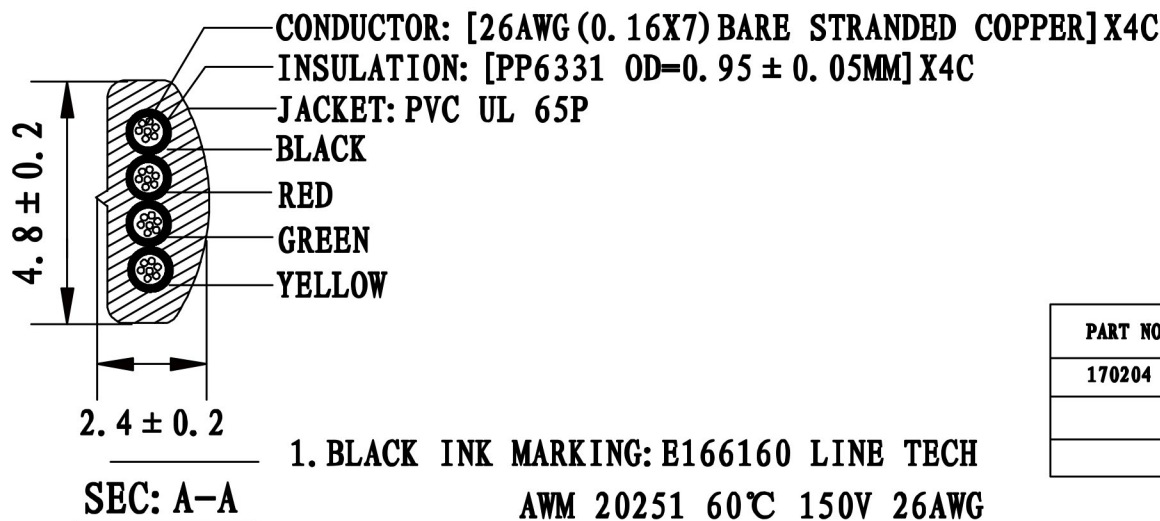

NOTE: ALL MATERIAL COMPLIANT ROHS STANDARD

REVISION INFORMATION			
Rev.	Rev. Date	Modified By	Brief Description
A/1	12-07-28	T0728B	
A/2	12-08-22	T0822A	
A/3	12-09-04	Q0904A2	

PART NO	DRAWING NO	CABLE LENGTH "L"	BUYER COLOR	VENDOR COLOR
170204	217-011-A	1000FT/R		S49-1 壳

1. Cable Length : 1000FT
2. The color Cable Tobe Silver Grey (# LG 11)
3. Cable Specification : 26AWG (7X0.16): 4 Conductor (BK,RD,GN,YA)
4. UL Printing on the cord : Genral Jack E330517 AWM STYLE 20251 26AWG 6C 150V

MY CABLE MART			
DRAWN BY: WQL	DATE: 2012/09/04	DESCRIPTION: 1000FT/R 4C CABLE	
CHECKED BY	SHEET 1 of 1	ITEM NO. 170204	
APPROVED BY	SCALE 1:1	REV. A/3	UNIT: mm

NO.	PART NAME	SPECIFICATION DESCRIPTION	QTY	UNIT
④				
③				
②				
①				