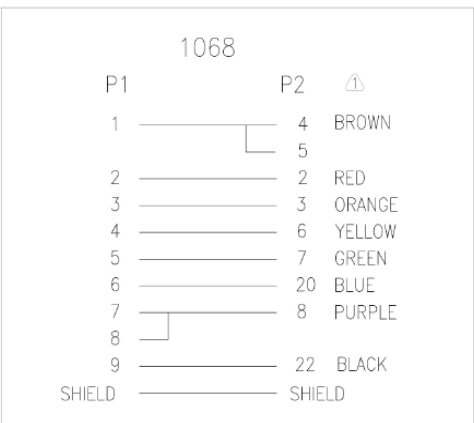

⚠ *NOTE: ALL relevant materials are complied with ROHS directive

6	BLACK PVC TUBE $\phi 3.0 \times 30\text{mm}$	H7A001-0304K09	1	M304
	ALUMINUM FOIL 33*110mm	A6MA05-0309	1	M309
	MOLDED PE COLOR TRANSPARENT	A5BA02-0280		M280
	MOLDED PVC BEIGE	H1BF01-0304B01		M304
5	BLACK PVC TUBE $\phi 3.0 \times 22\text{mm}$	H7A001-0304K09	1	M304
	ALUMINUM FOIL 33*65mm	A6MA05-0309	1	M309
	MOLDED PE COLOR TRANSPARENT	A5BA02-0280		M280
	MOLDED PVC BEIGE	H1BF01-0304B01		M304
4	NON-UL 8C 28AWG, ALUM-MYLAR FOIL SHIELDING WITH DRAIN WIRE, OD 5.0mm, JACKET BEIGE, DRAWING No. EMAL2808C-045	H5BL27-0304B01	L=20mm	M304
	MOLDED THUMBSCREW #4-40, LENGTH 46.5mm, BEIGE	H1RB01-0304B01 A6AA30-0095	4	M95
2	DB25 MALE, GOLD FLASH ON CONTACTS, BLUE INSULATOR	A1AE09-0277U09	1	M277
1	DB9 FEMALE, GOLD FLASH ON CONTACTS, BLUE INSULATOR	A1AA01-0277U09	1	M277
No.	DESCRIPTION		Q'TY	Supplier

APPROVED		NM925-XXFM	Cable Length Unless Other Spec. Tolerances: 0 ~200mm $\pm 10\text{mm}$ 201~1000mm $\pm 20\text{mm}$ 1001 ~1500mm $\pm 25\text{mm}$ 1501~2100mm $\pm 30\text{mm}$ 2100mm $\pm 40\text{mm}$
CHECKED	HU		
DRAWING	ZHU		
DATE	05/JULY/19	ITEM NO.	UNIT:mm