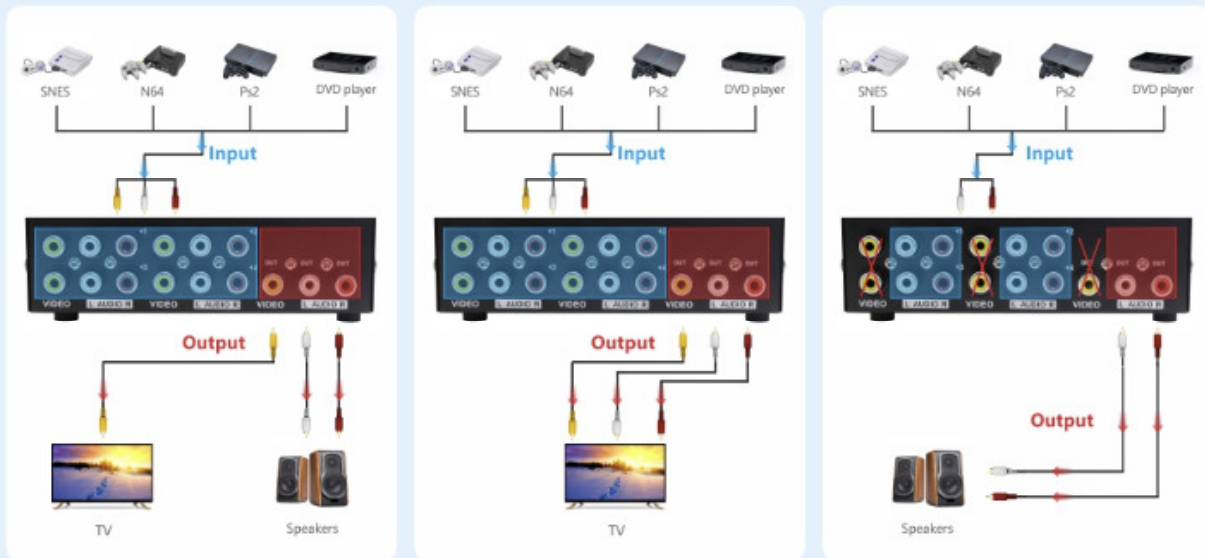

## 4-way AV RCA Audio Video Switcher

Panlong 4 In 1 Out RCA switch box lets you connect four composite video and stereo audio sources that have yellow-white-red RCA connectors, such as Wii, XBOX, DVD, PS2, Nintendo, etc. Simply push the button, you can switch back and forth between them without un-plugging/re-plugging cables.

The series of Panlong RCA switcher has no crosstalk, no noticeable loss in video or audio quality. It is a must for every retro enthusiast.

### Easily switch the input signal without the need to disconnect and re-connect your AV devices.

Connect multiple video devices with AV out to one set of standard yellow-white-red RCA connectors of your TV.

##### Audio

Input level Resistance: 2V(RMS)/47KΩ ;

Output level Resistance: 2V(RMS)/1KΩ

Frequency: 10Hz-20KHz, 0db

- Metal shell, lightweight but sturdy
- Simple mechanical switch can last years
- No external power needed