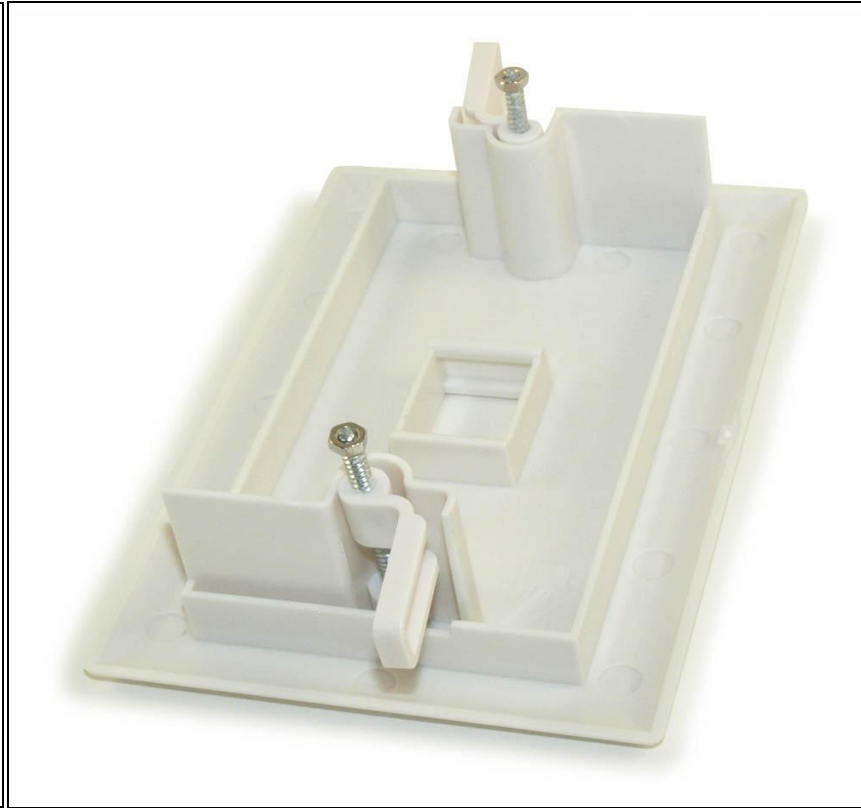

WALLPLATE: KEYSTONE, 1 HOLE WITH BUILT-IN CONNECTOR LATCHES, WHITE

Lengths Available:			
Colors Available:	White		
Part Numbers this model:	ZH-KEY-1H1G-WH		
Sales Category:	Wallplate: Keystone	Wire Gauge (AWG):	Not Specific / Not Applicable
Connector A:	*Not Applicable*	Specification:	
Connector B:	*Not Applicable*	Number Ports:	N/A
Export Tariff Code (HST):	3921190000	Transfer Rate:	
Feature / Style:	Mounting Hardware, Mounting Lugs	Images Length/Size Shown:	EA
# Positions:		Shielding:	
Convert From/To:		Type:	Faceplate

Wall plate for use in conjunction with gang box and keystone-type connections. Use appropriate keystones to create a nicely finished, professionally installed look for ethernet networks or Home Theater interconnects. Eliminate that cluster of wires and hid them behind a wall. Wallboard connector wings included - no need for additional gang-box!

Keystone connections available: Ethernet (Cat5/6), Phone (RJ11), Coax (RG-6), RCA/Component Video, RCA/Audio, RCA/Digital Audio, S-Video, Speaker (Banana Plugs), and BNC.