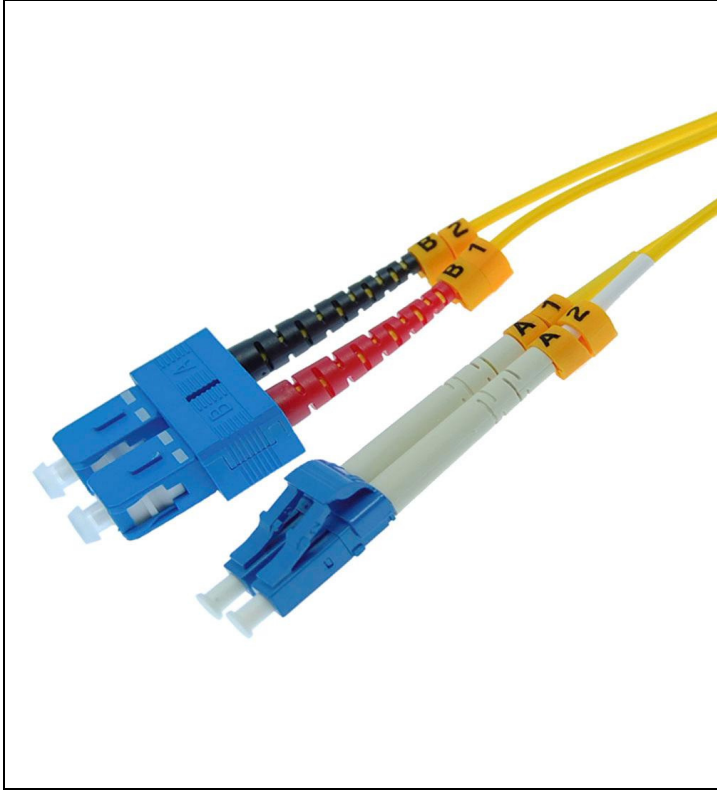

## 20 METER LC/SC SINGLE-MODE DUPLEX 9/125 FIBER OPTIC NETWORKING CABLE

<b>Lengths Available:</b>	1m, 2m, 3m, 5m, 7m, 10m, 15m, 20m,		
<b>Colors Available:</b>			
<b>Part Numbers this model:</b>	BE-102796, BE-102797, BE-102798, BE-102799, BE-102857, BE-102858, BE-102881, <b>BE-102882</b> ,		
<b>Sales Category:</b>	Fiber Optic Jumpers	<b>Wire Gauge (AWG):</b>	Not Specific / Not Applicable
<b>Connector A:</b>	Fiber Optic LC Connector	<b>Specification:</b>	
<b>Connector B:</b>	Fiber Optic LC Connector	<b>Number Ports:</b>	N/A
<b>Export Tariff Code (HST):</b>	8544422000	<b>Transfer Rate:</b>	
<b>Feature / Style:</b>		<b>Images Length/Size Shown:</b>	20 M
<b># Positions:</b>		<b>Shielding:</b>	
<b>Convert From/To:</b>		<b>Type:</b>	Singlemode, Duplex

### Features and Specifications:

- Used to connect patch panels and/or network devices that utilize LC to SC style connectors and require 9/125 Single mode cabling
- Flexible boots are able to be bent and set in different orientations to accommodate tight spaces.
- A/B Markers easily identify the TX and RX connector on each end of the assembly
- Connectors utilize a UPC polish