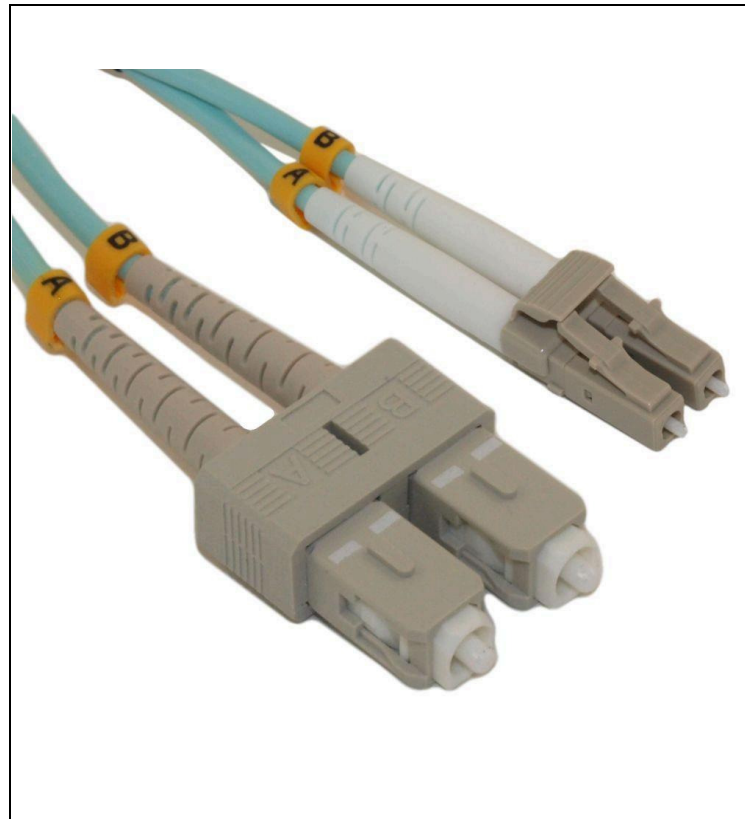

4 METER LC/SC 10G MULTI-MODE DUPLEX OM3 50/125 FIBER OPTIC NETWORKING CABLE

Lengths Available:	1m, 2m, 4m, 5m, 10m,		
Colors Available:			
Part Numbers this model:	BE-102621, BE-102622, BE-102689 , BE-102624, BE-102625,		
Sales Category:	Fiber Optic Jumpers	Wire Gauge (AWG):	Not Specific / Not Applicable
Connector A:	Fiber Optic LC Connector	Specification:	
Connector B:	Fiber Optic LC Connector	Number Ports:	N/A
Export Tariff Code (HST):	8544700000	Transfer Rate:	
Feature / Style:		Images Length/Size Shown:	4 M
# Positions:		Shielding:	
Convert From/To:		Type:	Multimode, OM3

Features and Specifications:

- LC/SC (Lucent Connector & Subscriber Connector)
- Multi-Mode Duplex (M/M)
- OM3, supporting up to 10 Gbit/Sec, Aqua Colored
- 50/125 Micro fiber core (mm) and OD cable width with cladding
- Indicator rings for each identification at each end (A/B)