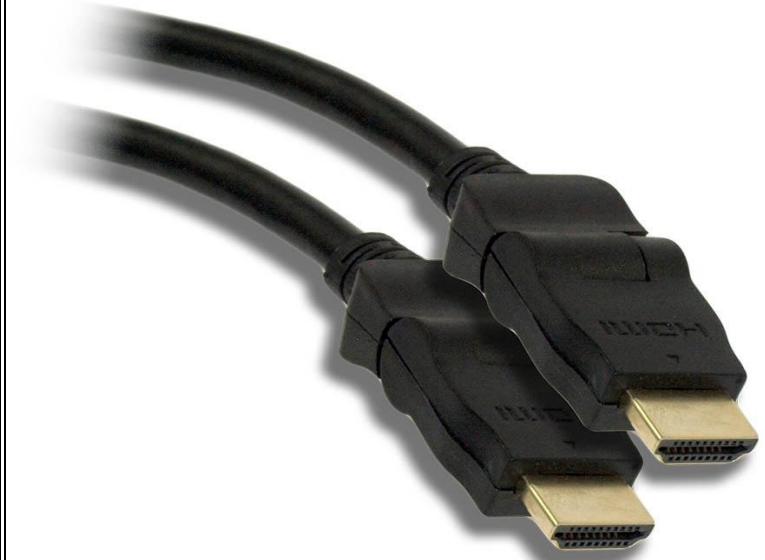

## SWIVEL HIGH SPEED HDMI CABLE 10.2GBPS 28AWG GOLD PLATED

<b>Lengths Available:</b>	3ft, 6ft, 10ft,		
<b>Colors Available:</b>			
<b>Part Numbers this model:</b>	FE-HHSW-03, FE-HHSW-06, FE-HHSW-10,		
<b>Sales Category:</b>	HDMI Cables	<b>Wire Gauge (AWG):</b>	28 AWG
<b>Connector A:</b>	HDMI Standard Type A Male	<b>Specification:</b>	
<b>Connector B:</b>	HDMI Standard Type A Male	<b>Number Ports:</b>	N/A
<b>Export Tariff Code (HST):</b>	8544422000	<b>Transfer Rate:</b>	
<b>Feature / Style:</b>		<b>Images Length/Size Shown:</b>	3 FT
<b># Positions:</b>	80	<b>Shielding:</b>	Double Shielded
<b>Convert From/To:</b>		<b>Type:</b>	

Connects any cable box, satellite box, DVD player, or other device that has an HDMI female port to another HDMI device (such as newer HD-TV's, or projectors). Ideal for locations that are a tighter fit, and need for cable to immediately point up to 90 degree. All our HDMI cables are purchased from manufacturers that are CERTIFIED by hdmi.org. Certification means that the manufacturer has submitted test results to HDMI and have received official HDMI certification as an Adopter. There are plenty of pirated cables on the market today! Beware of product that is being sold for what appears to be an incredible bargain.