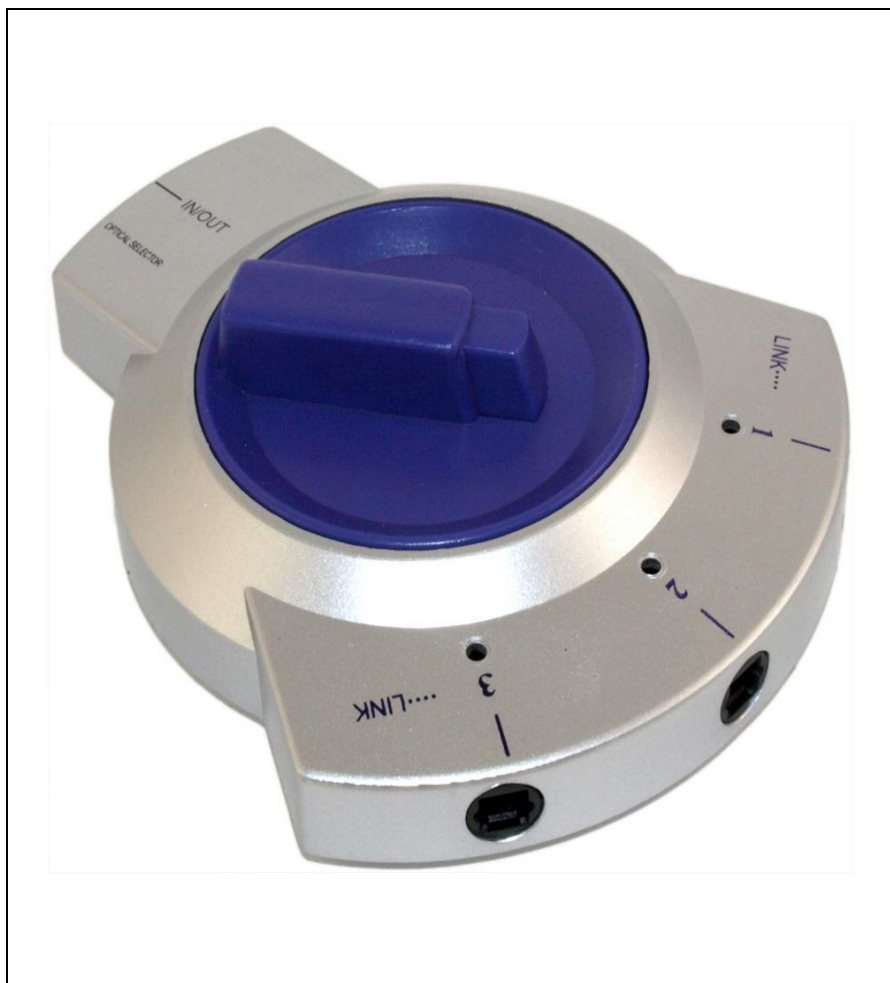

## TOSLINK 3 WAY SWITCH/SPLITTER (BI-DIRECTIONAL) FOR OPTICAL AUDIO

<b>Lengths Available:</b>	
<b>Colors Available:</b>	
<b>Part Numbers this model:</b>	FE-TOS-3WAY

<b>Sales Category:</b>	Optical Cables	<b>Wire Gauge (AWG):</b>	Not Specific / Not Applicable
<b>Connector A:</b>	Toslink Optical Audio Female	<b>Specification:</b>	
<b>Connector B:</b>	Toslink Optical Audio Female	<b>Number Ports:</b>	N/A
<b>Export Tariff Code (HST):</b>	3921190000	<b>Transfer Rate:</b>	
<b>Feature / Style:</b>		<b>Images Length/Size Shown:</b>	EA
<b># Positions:</b>		<b>Shielding:</b>	
<b>Convert From/To:</b>		<b>Type:</b>	Adapter

- This switch allows you to connect 3 input devices to one output device or vice versa.
- 1-in and 3-out Signal Jack or vice versa.
- Bi-Directional.

Instructions for Use: Depress the purple button, and rotate selector to desire input/output position.