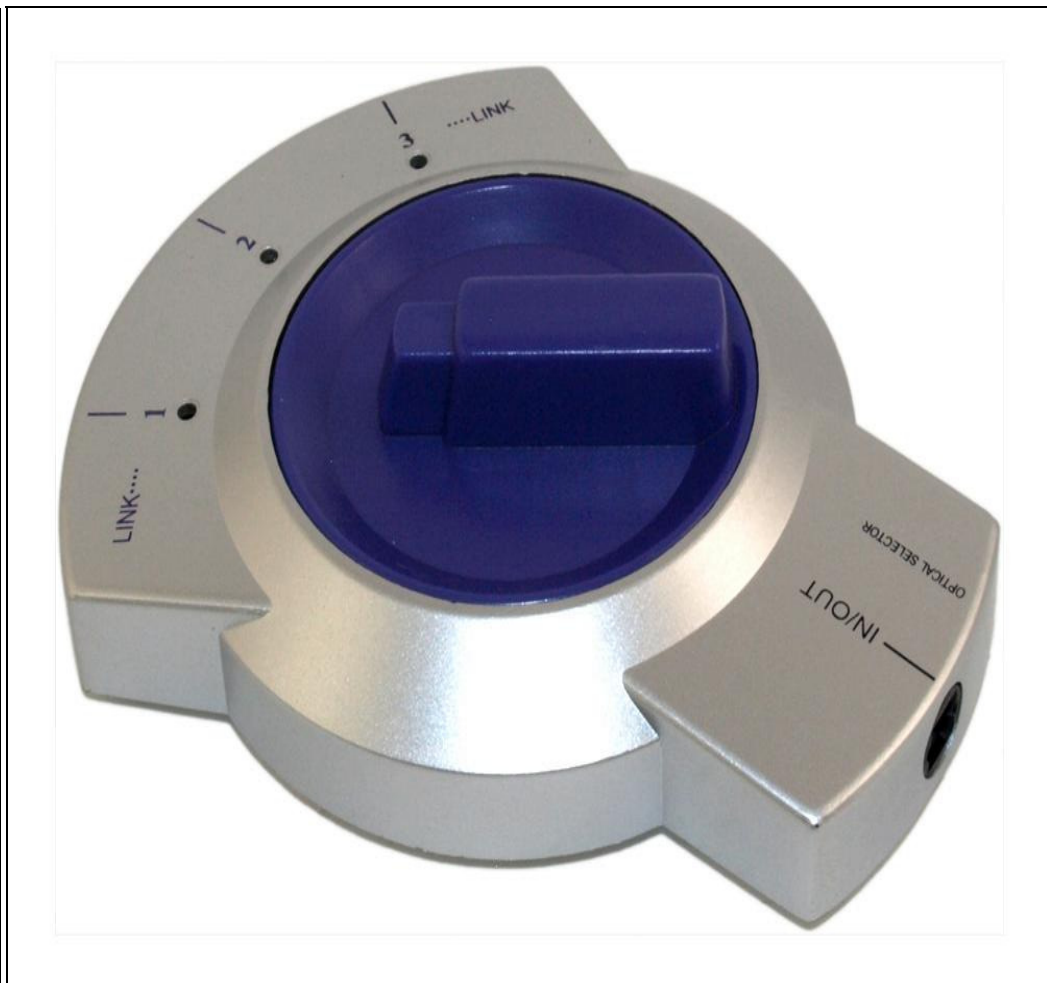

## TOSLINK 3 WAY SWITCH/SPLITTER (BI-DIRECTIONAL) FOR OPTICAL AUDIO

<b>Lengths Available:</b>	
<b>Colors Available:</b>	
<b>Part Numbers this model:</b>	FE-TOS-3WAY

<b>Sales Category:</b>	Optical Cables	<b>Wire Gauge (AWG):</b>	Not Specific / Not Applicable
<b>Connector A:</b>	Toslink Optical Audio Female	<b>Specification:</b>	
<b>Connector B:</b>	Toslink Optical Audio Female	<b>Number Ports:</b>	N/A
<b>Export Tariff Code (HST):</b>	3921190000	<b>Transfer Rate:</b>	
<b>Feature / Style:</b>		<b>Images Length/Size Shown:</b>	EA
<b># Positions:</b>		<b>Shielding:</b>	
<b>Convert From/To:</b>		<b>Type:</b>	Adapter

- This switch allows you to connect 3 input devices to one output device or vice versa.
- 1-in and 3-out Signal Jack or vice versa.
- Bi-Directional.

Instructions for Use: Depress the purple button, and rotate selector to desire input/output position.