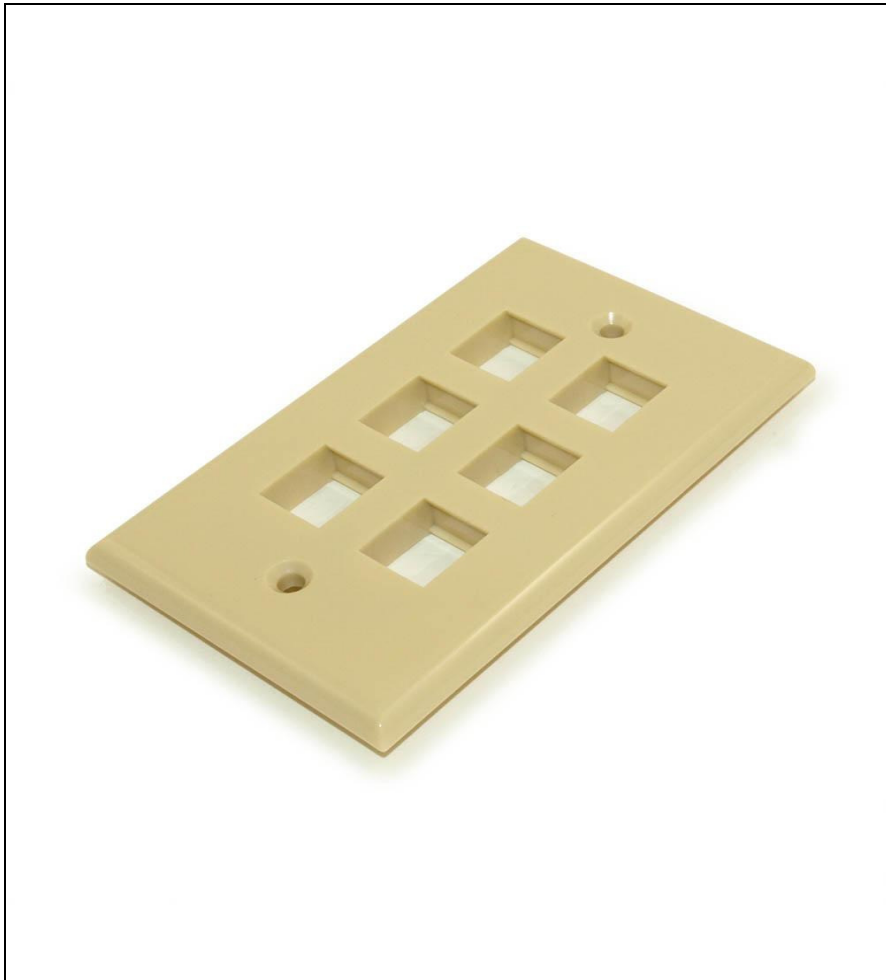

WALLPLATE: KEYSTONE, 6 HOLE - IVORY

Lengths Available:

Colors Available: Black, Ivory, Silver, White,

Part Numbers this model: FE-KEY-6H-IV

| | | | |
|----------------------------------|---------------------|----------------------------------|-------------------------------|
| | | | |
| Sales Category: | Wallplate: Keystone | Wire Gauge (AWG): | Not Specific / Not Applicable |
| Connector A: | *Not Applicable* | Specification: | |
| Connector B: | *Not Applicable* | Number Ports: | N/A |
| Export Tariff Code (HST): | 3921190000 | Transfer Rate: | |
| Feature / Style: | Mounting Hardware | Images Length/Size Shown: | EA |
| # Positions: | | Shielding: | |
| Convert From/To: | | Type: | Faceplate |

Wall plate for use in conjunction with gang box and keystone-type connections. Use appropriate keystones to create a nicely finished, professionally installed look for ethernet networks or Home Theater interconnects. Eliminate that cluster of wires and hid them behind a wall.

Keystone connections available: Ethernet (Cat5/6), Phone (RJ11), Coax (RG-6), RCA/Component Video, RCA/Audio, RCA/Digital Audio, S-Video, Speaker (Banana Plugs), and BNC.

NOTE: Our IVORY wall-plates and inserts are manufactured from multiple different factories, and thus the die-lot color of IVORY may be different from product to product.

Installation and Use Note: Certain keystone inserts, such as PHONE and NETWORKING inserts, due to their width, may not fit into this tight-placed plate.