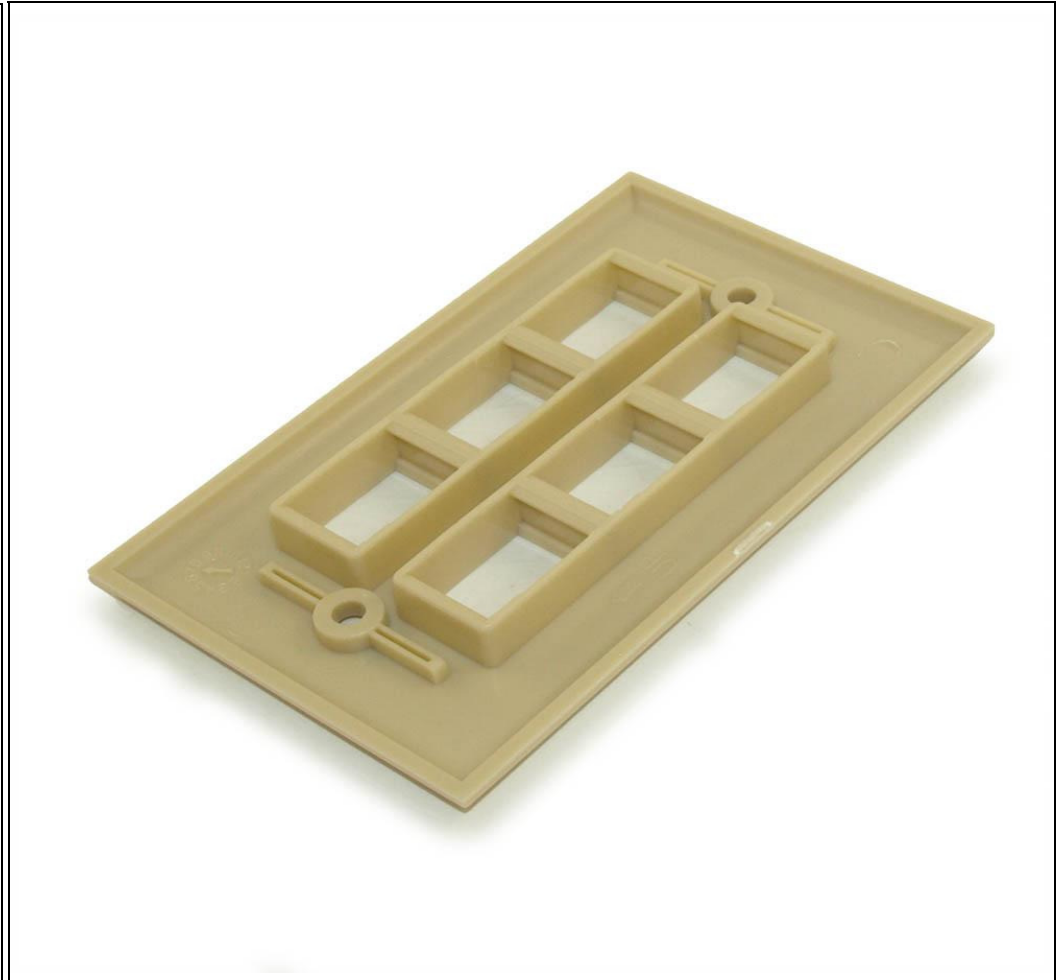

WALLPLATE: KEYSTONE, 6 HOLE - IVORY

Lengths Available:

Colors Available: Black, Ivory, Silver, White,

Part Numbers this model: FE-KEY-6H-IV

| | | | |
|----------------------------------|---------------------|----------------------------------|-------------------------------|
| | | | |
| Sales Category: | Wallplate: Keystone | Wire Gauge (AWG): | Not Specific / Not Applicable |
| Connector A: | *Not Applicable* | Specification: | |
| Connector B: | *Not Applicable* | Number Ports: | N/A |
| Export Tariff Code (HST): | 3921190000 | Transfer Rate: | |
| Feature / Style: | Mounting Hardware | Images Length/Size Shown: | EA |
| # Positions: | | Shielding: | |
| Convert From/To: | | Type: | Faceplate |

Wall plate for use in conjunction with gang box and keystone-type connections. Use appropriate keystones to create a nicely finished, professionally installed look for ethernet networks or Home Theater interconnects. Eliminate that cluster of wires and hid them behind a wall.

Keystone connections available: Ethernet (Cat5/6), Phone (RJ11), Coax (RG-6), RCA/Component Video, RCA/Audio, RCA/Digital Audio, S-Video, Speaker (Banana Plugs), and BNC.

NOTE: Our IVORY wall-plates and inserts are manufactured from multiple different factories, and thus the die-lot color of IVORY may be different from product to product.

Installation and Use Note: Certain keystone inserts, such as PHONE and NETWORKING inserts, due to their width, may not fit into this tight-placed plate.