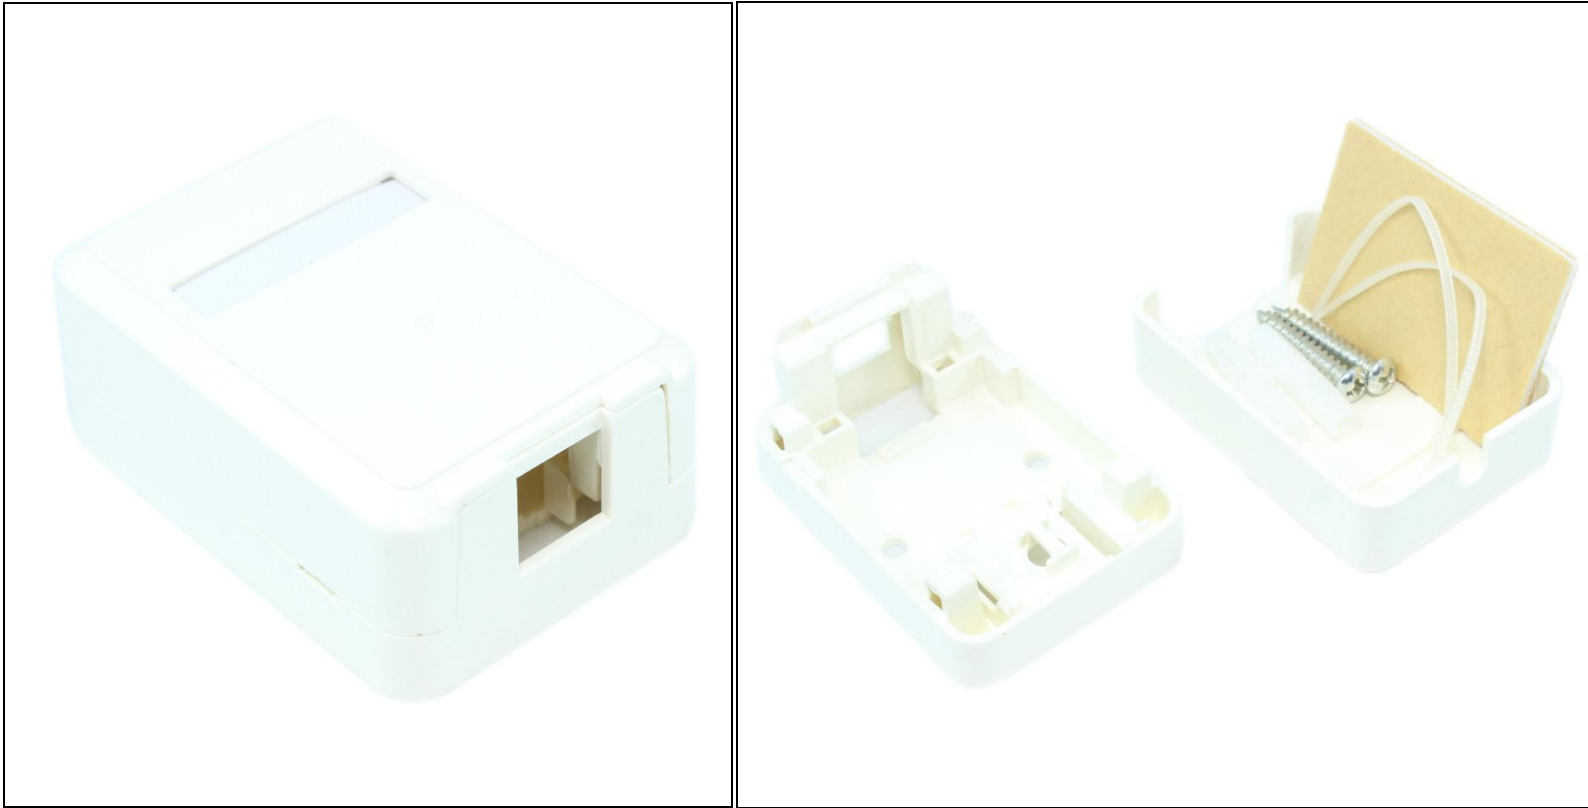

WALLPLATE: SURFACE MOUNT TYPE, KEYSTONE, 1 HOLE - WHITE

Lengths Available:			
Colors Available:	White		
Part Numbers this model:	FE-KEY-1HSM-WH		
Sales Category:	Wallplate: Keystone	Wire Gauge (AWG):	Not Specific / Not Applicable
Connector A:	*Not Applicable*	Specification:	
Connector B:	*Not Applicable*	Number Ports:	N/A
Export Tariff Code (HST):	3921190000	Transfer Rate:	
Feature / Style:		Images Length/Size Shown:	EA
# Positions:		Shielding:	
Convert From/To:		Type:	Mounting Box

1 Port surface mount accepts all keystone inserts that confirm to the keystone standards

- 1 Port Keystone
- Color: White
- 2 mounting screws
- 2 drywall screw plugs
- 2 plastic cable management ties
- Identification window (with removable white paper)
- Dimensions: 2 3/8 x 1 3/4 x 1inch (Approx)
- Adhesive Backing