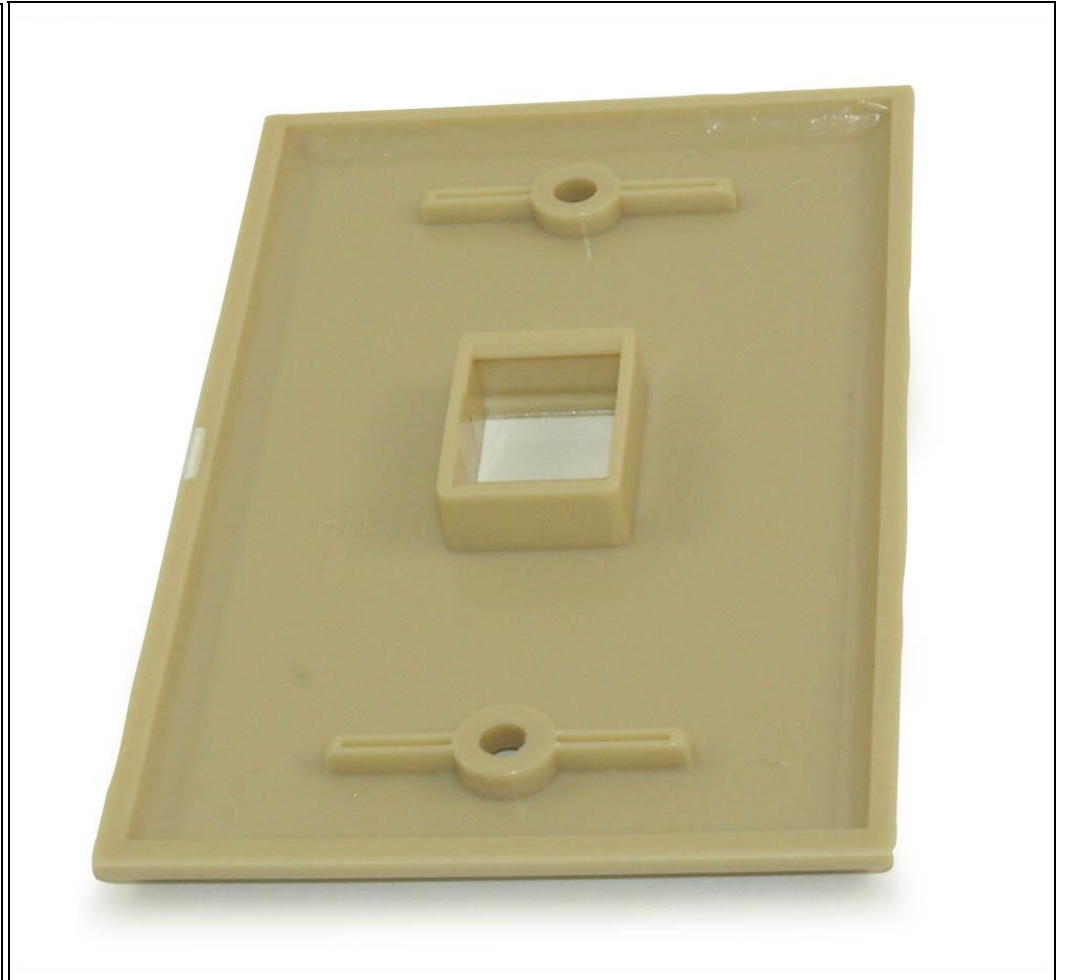

WALLPLATE: KEYSTONE, 1 HOLE - IVORY

Lengths Available:

Colors Available: Ivory, Silver, White,

Part Numbers this model: FE-KEY-1H-IV

Sales Category:	Wallplate: Keystone	Wire Gauge (AWG):	Not Specific / Not Applicable
Connector A:	*Not Applicable*	Specification:	
Connector B:	*Not Applicable*	Number Ports:	N/A
Export Tariff Code (HST):	3921190000	Transfer Rate:	
Feature / Style:	Mounting Hardware	Images Length/Size Shown:	EA
# Positions:		Shielding:	
Convert From/To:		Type:	Faceplate

Wall plate for use in conjunction with gang box and keystone-type connections. Use appropriate keystones to create a nicely finished, professionally installed look for ethernet networks or Home Theater interconnects. Eliminate that cluster of wires and hid them behind a wall. Wall-plate has a SINGLE keystone insert hole.

Keystone connections available: Ethernet (Cat5/6), Phone (RJ11), Coax (RG-6), RCA/Component Video, RCA/Audio, RCA/Digital Audio, S-Video, Speaker (Banana Plugs), and BNC.

NOTE: Our IVORY wall-plates and inserts are manufactured from multiple different factories, and thus the die-lot color of IVORY may be different from product to product.