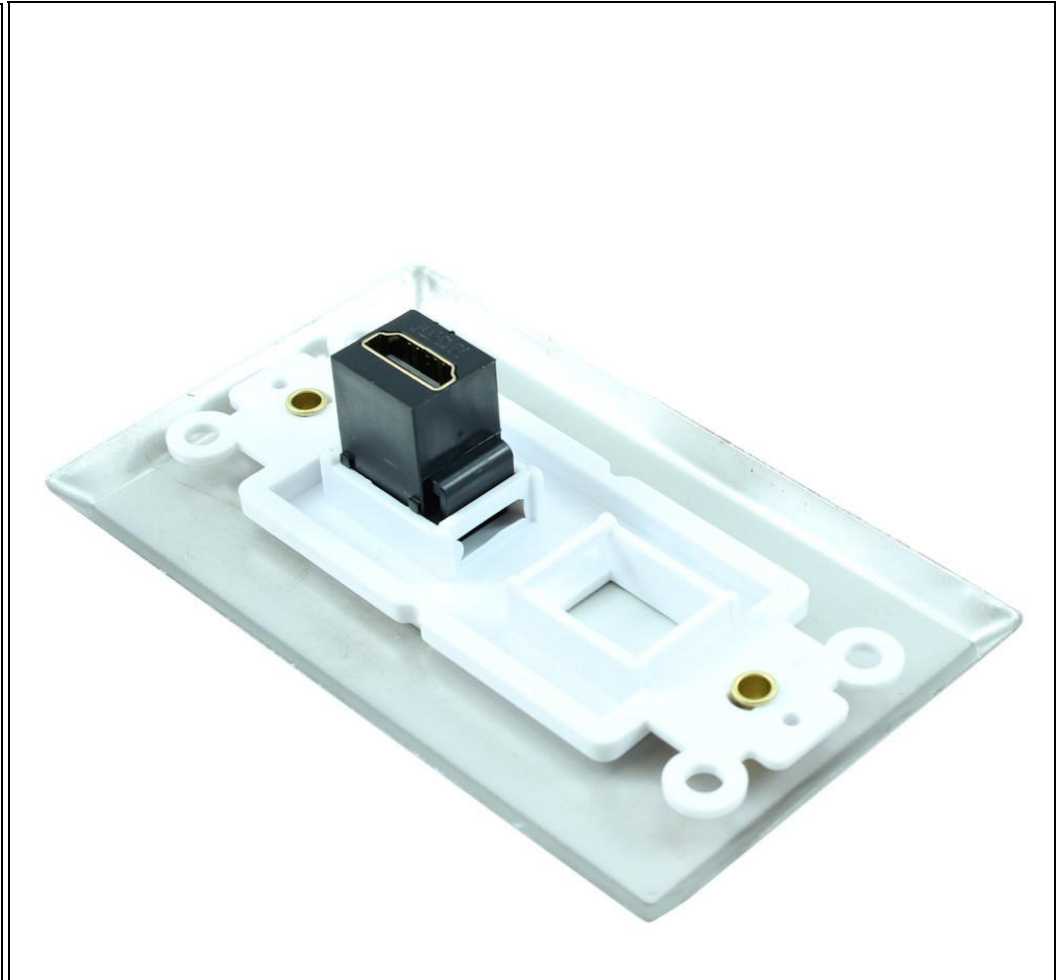

WALLPLATE: KEYSTONE, HDMI AND 1 KEYSTONE HOLE - STAINLESS STEEL

Lengths Available:

Colors Available:

Part Numbers this model: FE-KEY-1H-HH-SS

| | | | |
|----------------------------------|-----------------------------|----------------------------------|-------------------------------|
| | | | |
| Sales Category: | Wallplate: Keystone | Wire Gauge (AWG): | Not Specific / Not Applicable |
| Connector A: | HDMI Standard Type A Female | Specification: | |
| Connector B: | HDMI Standard Type A Female | Number Ports: | N/A |
| Export Tariff Code (HST): | 8310000000 | Transfer Rate: | |
| Feature / Style: | Mounting Hardware | Images Length/Size Shown: | EA |
| # Positions: | | Shielding: | |
| Convert From/To: | | Type: | Faceplate |

Attractive Single Gang HDMI Stainless Steel Wall-plate. 1 keystone insert holes for additional AV connector. Conforms to HDMI v1.4 and v2.0 testing specifications.

Specifications

- Stainless Steel Single Gang Frame
- HDMI and open (empty keystone hole)
- Gang-box screws included (not shown in photo)