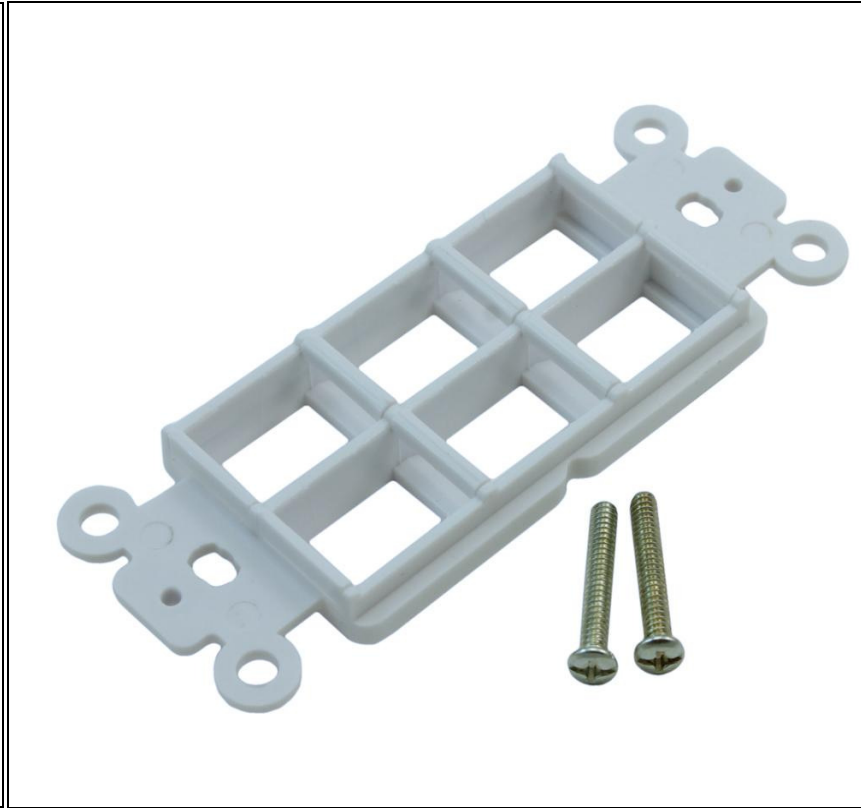

WALLPLATE: 6 OPEN KEYSTONE DECORA PLATE INSERT, WHITE

Lengths Available:			
Colors Available:	White		
Part Numbers this model:	FE-DEC-6H-WH		
Sales Category:	Wallplate: Keystone	Wire Gauge (AWG):	Not Specific / Not Applicable
Connector A:	*Not Applicable*	Specification:	
Connector B:	*Not Applicable*	Number Ports:	N/A
Export Tariff Code (HST):	3921190000	Transfer Rate:	
Feature / Style:	Mounting Hardware	Images Length/Size Shown:	EA
# Positions:		Shielding:	
Convert From/To:		Type:	Module Frame (106 Duplex)

Decor style wallplate insert (outer plate not included) with 6 open keystone jacks

CAUTION: Due to the compact design of this keystone plate, certain keystone WIDER INSERTS, such as our CAT5E couplers and CAT5E punch-down inserts will NOT properly fit due to their larger back portion of the insert. Please contact us if you have a specific question about an INSERT that may or may NOT fit into this keystone plate.