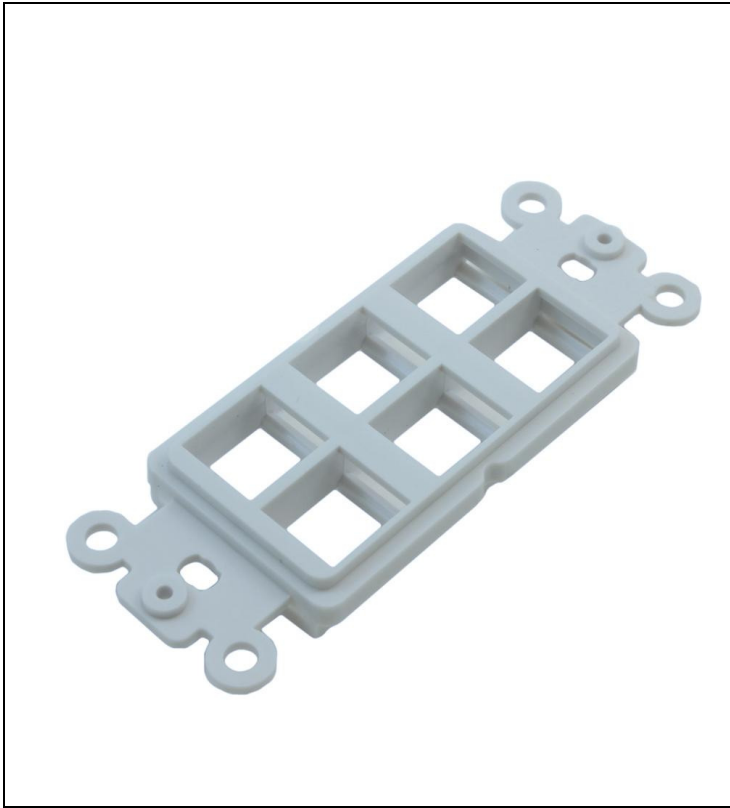

WALLPLATE: 6 OPEN KEYSTONE DECORA PLATE INSERT, WHITE

Lengths Available:			
Colors Available:	White		
Part Numbers this model:	FE-DEC-6H-WH		
Sales Category:	Wallplate: Keystone	Wire Gauge (AWG):	Not Specific / Not Applicable
Connector A:	*Not Applicable*	Specification:	
Connector B:	*Not Applicable*	Number Ports:	N/A
Export Tariff Code (HST):	3921190000	Transfer Rate:	
Feature / Style:	Mounting Hardware	Images Length/Size Shown:	EA
# Positions:		Shielding:	
Convert From/To:		Type:	Module Frame (106 Duplex)

Decor style wallplate insert (outer plate not included) with 6 open keystone jacks

CAUTION: Due to the compact design of this keystone plate, certain keystone WIDER INSERTS, such as our CAT5E couplers and CAT5E punch-down inserts will NOT properly fit due to their larger back portion of the insert. Please contact us if you have a specific question about an INSERT that may or may NOT fit into this keystone plate.