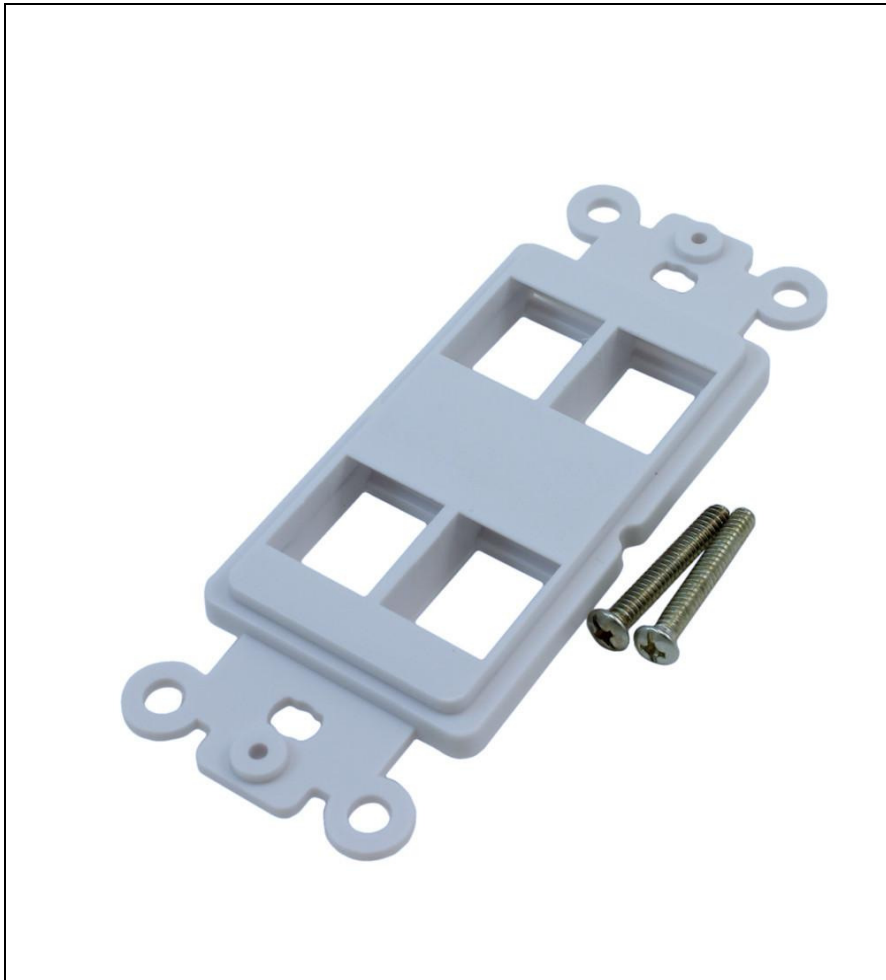

WALLPLATE: 4 OPEN KEYSTONE DECORA PLATE INSERT, WHITE

Lengths Available:

Colors Available: White

Part Numbers this model: FE-DEC-4H-WH

Sales Category:	Wallplate: Keystone	Wire Gauge (AWG):	Not Specific / Not Applicable
Connector A:	*Not Applicable*	Specification:	
Connector B:	*Not Applicable*	Number Ports:	N/A
Export Tariff Code (HST):	3921190000	Transfer Rate:	
Feature / Style:	Mounting Hardware	Images Length/Size Shown:	EA
# Positions:		Shielding:	
Convert From/To:		Type:	Module Frame (106 Duplex)

Decor style wallplate insert (outer plate not included) with 4 open keystone jacks.

CAUTION: Due to the compact design of this keystone plate, certain keystone WIDER INSERTS, such as our CAT5E couplers and CAT5E punch-down inserts will NOT properly fit due to their larger back portion of the insert. Please contact us if you have a specific question about an INSERT that may or may NOT fit into this keystone plate.