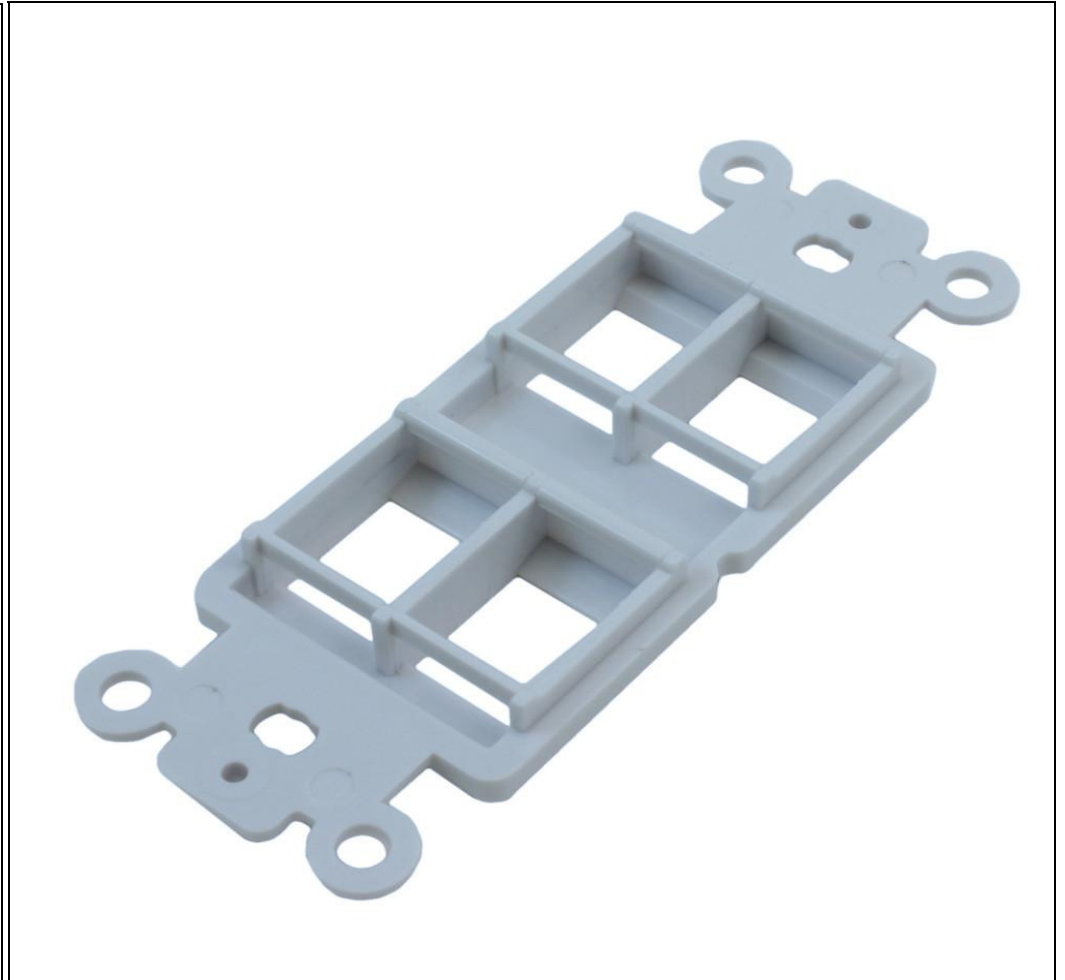

WALLPLATE: 4 OPEN KEYSTONE DECORA PLATE INSERT, WHITE

Lengths Available:

Colors Available: White

Part Numbers this model: FE-DEC-4H-WH

Sales Category:	Wallplate: Keystone	Wire Gauge (AWG):	Not Specific / Not Applicable
Connector A:	*Not Applicable*	Specification:	
Connector B:	*Not Applicable*	Number Ports:	N/A
Export Tariff Code (HST):	3921190000	Transfer Rate:	
Feature / Style:	Mounting Hardware	Images Length/Size Shown:	EA
# Positions:		Shielding:	
Convert From/To:		Type:	Module Frame (106 Duplex)

Decor style wallplate insert (outer plate not included) with 4 open keystone jacks.

CAUTION: Due to the compact design of this keystone plate, certain keystone WIDER INSERTS, such as our CAT5E couplers and CAT5E punch-down inserts will NOT properly fit due to their larger back portion of the insert. Please contact us if you have a specific question about an INSERT that may or may NOT fit into this keystone plate.