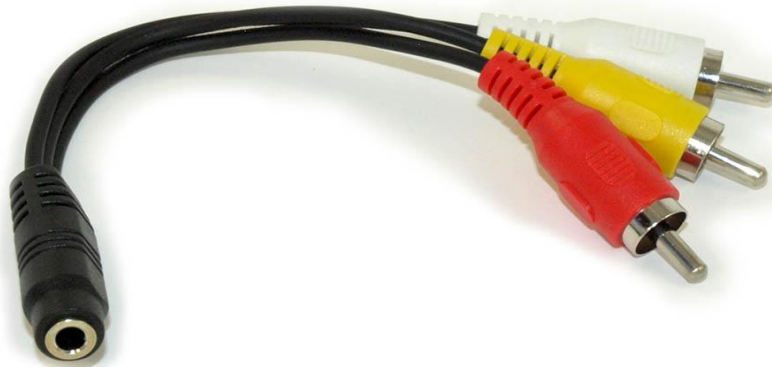

MyCableMart.com

Your Home Theatre Connectivity Experts

6224 Bury Dr, Eden Prairie MN 55346 P. 952-486-8736

3.5MM 4 CONDUCTOR TRRS FEMALE TO 3 RCA MALE L/R AUDIO & VIDEO ADAPTER CABLE

Camcorder AV