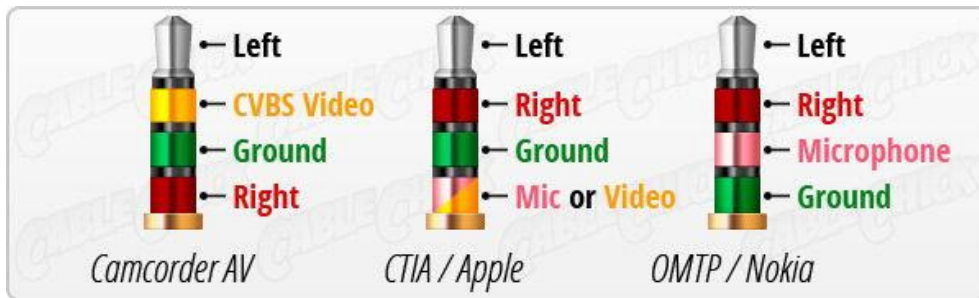

OMTP / Nokia

Lengths Available:

| | | | |
|----------------------------------|----------------------|----------------------------------|-------------------------------|
| Colors Available: | | | |
| Part Numbers this model: | FE-ADT-201 | | |
| | | | |
| Sales Category: | Adapters (All Types) | Wire Gauge (AWG): | Not Specific / Not Applicable |
| Connector A: | RCA/Phono Male | Specification: | |
| Connector B: | RCA/Phono Male | Number Ports: | N/A |
| Export Tariff Code (HST): | 8536694010 | Transfer Rate: | |
| Feature / Style: | | Images Length/Size Shown: | 4 IN |
| # Positions: | | Shielding: | |
| Convert From/To: | | Type: | |

Specifications:

- Female 3.5mm 4 Conductor TRRS (Left & Right Audio, Video, and Ground) Connector.
- 3 RCA Male Connectors (Red/White RCA Audio, Yellow-Composite Video)
- Length: Approximately 6 inches
- Nickel Plated Conductors
- Pin-Out: Tip - White (Audio Left), Ring 1 - Red (Audio Right), Ring 2 - Signal Ground, Sleeve - Yellow (Video)

Important Tech Note: This cable is wired to the CTIA / Apple standard, in the image below it is the middle image. The most important factor in connecting this to your device is that the grounds match between this cable and your device. If your device has ground on the second ring this cable alone will work fine, you will just need to match up the other connectors to your device standard, meaning that the actual colors of the connectors might not match between your device and this cable (your yellow may connect to white on our cable), but the signal types will match and work properly. Also, if your device is wired as OMTP / Nokia, the third depiction, we have a product that will swap the second ring and sleeve connector and can be used along with this cable to properly align the ground connection, this product is the [FE-4CT-CTIA-ME](#).